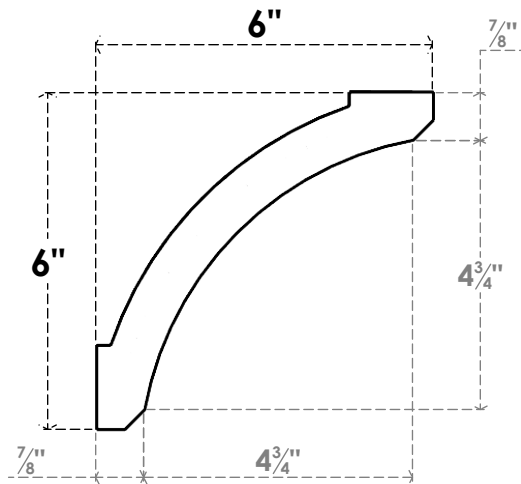

ITEM NUMBER: BRCPO050X06000X06000LFT

5"W X 6"D X 6"H LAFAYETTE ARCHITECTURAL GRADE PVC OPEN BRACE

SIDE PROFILE

FRONT PROFILE

ISOMETRIC

EKENA MILLWORK
2300 WEST MAIN ST.
CLARKSVILLE, TX 75426
TOLL FREE: 866-607-0453
WWW.EKENAMILLWORK.COM