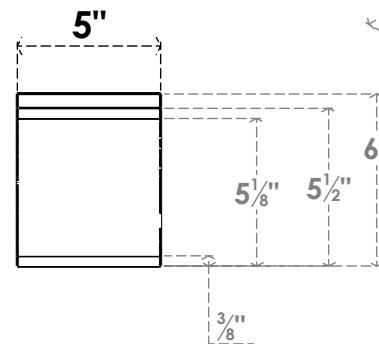

ITEM NUMBER: BRCPO050X06000X06000LFT

5"W X 6"D X 6"H LAFAYETTE ARCHITECTURAL GRADE PVC OPEN BRACE

SIDE PROFILE

FRONT PROFILE

ISOMETRIC

EKENA MILLWORK
2300 WEST MAIN ST.
CLARKSVILLE, TX 75426
TOLL FREE: 866-607-0453
WWW.EKENAMILLWORK.COM