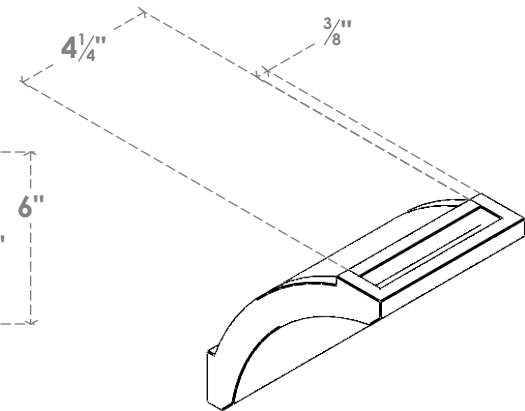

ITEM NUMBER: BRCPO050X06000X06000LFT

5"W X 6"D X 6"H LAFAYETTE ARCHITECTURAL GRADE PVC OPEN BRACE

SIDE PROFILE

FRONT PROFILE

ISOMETRIC

EKENA MILLWORK
2300 WEST MAIN ST.
CLARKSVILLE, TX 75426
TOLL FREE: 866-607-0453
WWW.EKENAMILLWORK.COM